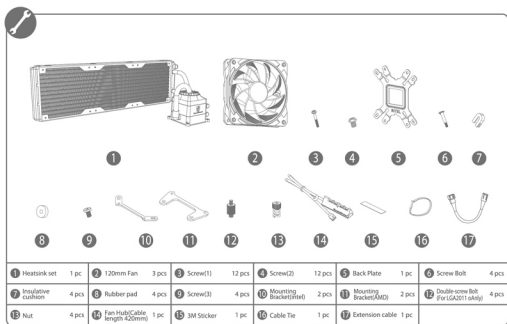

CAPTAIN 360  
User manual

AMD  
FM2+  
FM2  
FM1  
AM3+  
AM3  
AM2+  
AM2  
Installation

INTEL  
LGA2011  
/2011-v3  
Installation

INTEL/AMD  
1. CPU FAN1/FAN2  
2. Prior to CPU FAN1/FAN2/CPU and then PWM/CHA/SYS FAN