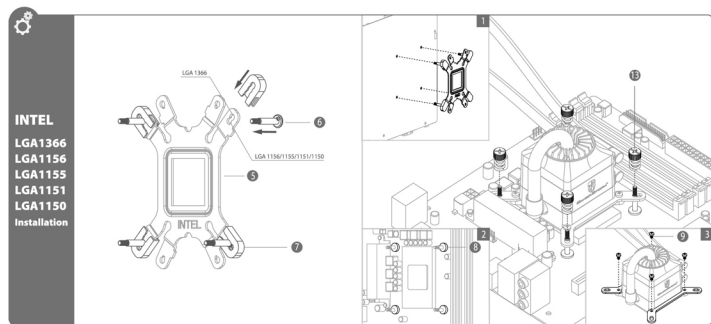

CAPTAIN 360  
User manual

AMD  
FM2+  
FM2  
FM1  
AM3+  
AM3  
AM2+  
AM2  
Installation

INTEL  
LGA2011  
/2011-v3  
Installation

INTEL/AMD  
1. CPU FAN1/FAN2  
2. Prior to CPU FAN1/FAN2/CPU and then PWM/CHA/SYS FAN