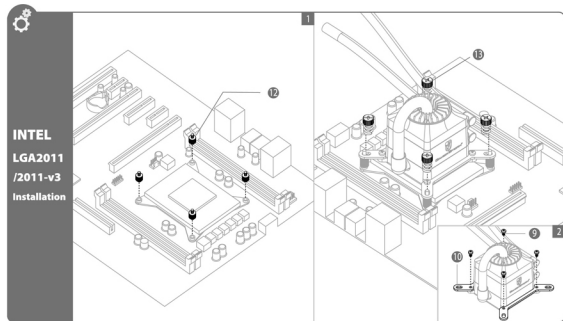

CAPTAIN 360  
User manual

AMD  
FM2+  
FM2  
FM1  
AM3+  
AM3  
AM2+  
AM2  
Installation

INTEL  
LGA2011  
/2011-v3  
Installation

INTEL/AMD  
1. CPU FAN1/FAN2  
2. Prior to CPU FAN1/FAN2/CPU and then PWM/CHA/SYS FAN