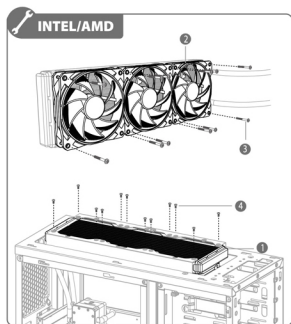

CAPTAIN 360  
User manual

AMD  
FM2+  
FM2  
FM1  
AM3+  
AM3  
AM2+  
AM2  
Installation

INTEL  
LGA2011  
/2011-v3  
Installation

INTEL/AMD  
1. CPU FAN1/FAN2  
2. Prior to CPU FAN1/FAN2/CPU and then PWM/CHA/SYS FAN