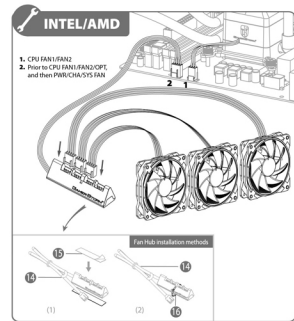

CAPTAIN 360  
User manual

AMD  
FM2+  
FM2  
FM1  
AM3+  
AM3  
AM2+  
AM2  
Installation

INTEL  
LGA2011  
/2011-v3  
Installation

INTEL/AMD  
1. CPU FAN1/FAN2  
2. Prior to CPU FAN1/FAN2/CPU and then PWM/CHA/SYS FAN