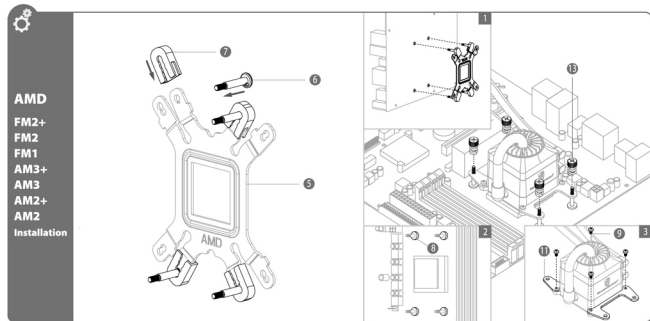

CAPTAIN 360  
User manual

AMD  
FM2+  
FM2  
FM1  
AM3+  
AM3  
AM2+  
AM2  
Installation

INTEL  
LGA2011  
/2011-v3  
Installation

INTEL/AMD  
1. CPU FAN1/FAN2  
2. Prior to CPU FAN1/FAN2/CPU and then PWM/CHA/SYS FAN