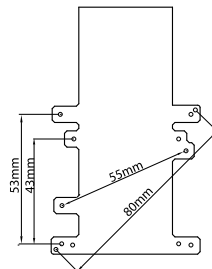

此说明书适用于九州风神云翼产品。

CAUTION / 安装及使用注意事项

1. The cooler is not applicable to the mainboard, whose PCI slot and PCIe slot(AGP) are too close to each other.
2. If the VGA card and/or its components interfere with the cooler, please stop the installation.
3. If there is any difficulties during installation, please ask for professional help.
4. The use of an exhaust fan positioned on the rear side of the case is recommended for enhancement of product performance.

1. 此产品不适用于PCI插槽和PCIe插槽(AGP)太近的主板。
2. 安装前请检查本产品是否与显卡元件有物理干涉,如有干涉,请停止安装。
3. 安装过程出现困难请咨询专业人员。
4. 为了增进产品性能,建议在机箱后板上装一个高质量的风扇。

CAUTION / 警告声明

1. All specifications subject to change without notice.
2. Under no condition shall Deepcool be liable for any indirect, incidental or consequential damages arising from any defect or error in this manual or product.
3. Please ask for professional help if you are not sure of safe installation.
4. Installation manual in other languages is available on our website: www.deepcoolglobal.com.

1. 本公司有权在事先未通知的情况下对本说明书进行修改,以便改进产品的稳定性、设计及功能。
2. 本说明书之描述内容不代表本公司之承诺,对于任何因安装或使用不当而造成直接、间接、有意、无意的损坏及隐患,本公司概不负责。
3. 在无法掌握操作方法前需请求专业人士帮助,严禁在未掌握操作要领的前提下使用本产品。
4. 若需对本公司产品了解更多信息,请浏览我们的网页: www.deepcoolglobal.com

Beijing Deepcool Industries Co., Ltd.
<http://www.deepcoolglobal.com>
出品:北京市九州风神科贸有限责任公司
地址:北京市中关村科技园区

MADE IN CHINA

MOUNTING HOLES LOCATION 显卡孔位图