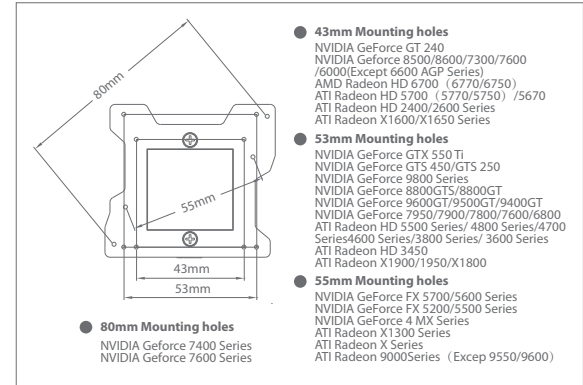

Beijing Deepcool Industries Co., Ltd.
www.deepcoolglobal.com

MADE IN CHINA

COMPONENTS LIST

- 1 Cooler X1
- 2 Insulation Pad X4
- 3 Spring Nut X4
- 4 TIM X1

MOUNTING HOLES LOCATION

COOLER INSTALLATION