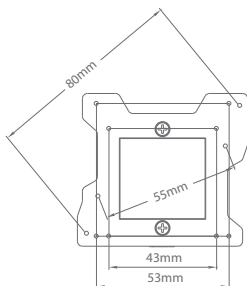

2 Insulation Pad X4

3 Spring Nut X4

4 TIM X1

MOUNTING HOLES LOCATION

- **80mm Mounting holes**
NVIDIA GeForce 7400 Series
NVIDIA GeForce 7600 Series

- **43mm Mounting holes**
NVIDIA GeForce GT 240
NVIDIA GeForce 8500/8600/7300/7600 /6000(Except 6600 AGP Series)
AMD Radeon HD 6700 (6770/6750)
ATI Radeon HD 5700 (5770/5750) /5670
ATI Radeon HD 2400/2600 Series
ATI Radeon X1600/X1650 Series
- **53mm Mounting holes**
NVIDIA GeForce GTX 550 Ti
NVIDIA GeForce GTS 450/GTS 250
NVIDIA GeForce 9800 Series
NVIDIA GeForce 8800GTS/8800GT
NVIDIA GeForce 9600GT/9500GT/9400GT
NVIDIA GeForce 7950/7900/7800/7600/6800
ATI Radeon HD 5500 Series/ 4800 Series/4700 Series/4600 Series/3800 Series/ 3600 Series
ATI Radeon HD 3450
ATI Radeon X1900/1950/X1800
- **55mm Mounting holes**
NVIDIA GeForce FX 5700/5600 Series
NVIDIA GeForce FX 5200/5500 Series
NVIDIA GeForce 4 MX Series
ATI Radeon X1300 Series
ATI Radeon X Series
ATI Radeon 9000Series (Except 9550/9600)