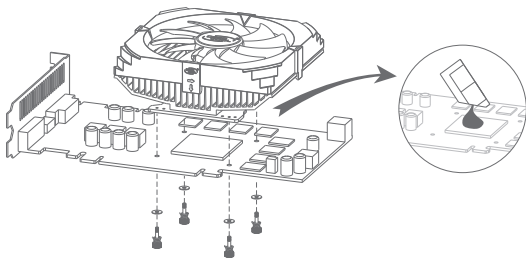

COOLER INSTALLATION